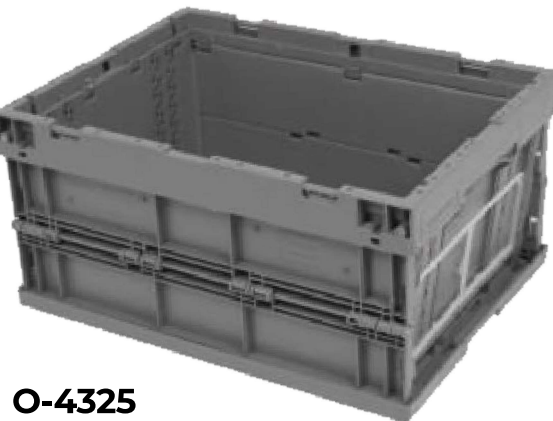

CHARACTERISTIC

Folding baskets and containers will find use in every industry. Thanks to the possibility of folding, they take up little storage and transport space. Openwork baskets are ideal for storing and transporting clothes, fruit, vegetables, toys, tools or shopping. Plastic containers made of high-quality plastic are characterised by flexibility, impact resistance and low weight. Folding baskets are an easy way to keep your warehouse, home and garage tidy. The reusable folding containers are an excellent alternative to disposable advertising bags and cardboard boxes, are easy to clean and are equipped with two through handles for easy carrying.

K-0604**K-0806****MAGIC BOX
MB4320****O-4325**

- stackable
- optional with an option to purchase a cover
- with an open handle

PRODUCT DIMENSIONS

INDEX:	A/MM	B/MM	C/MM	WEIGHT /G	VOLUME /L	QUAN-TITY ON THE PALETTE/ PCS.
K-0604	600	400	300	1700	72	148
K-0806	400	300	200	800	59	148
MAGIC BOX MB4320	400	300	200	790	20	125