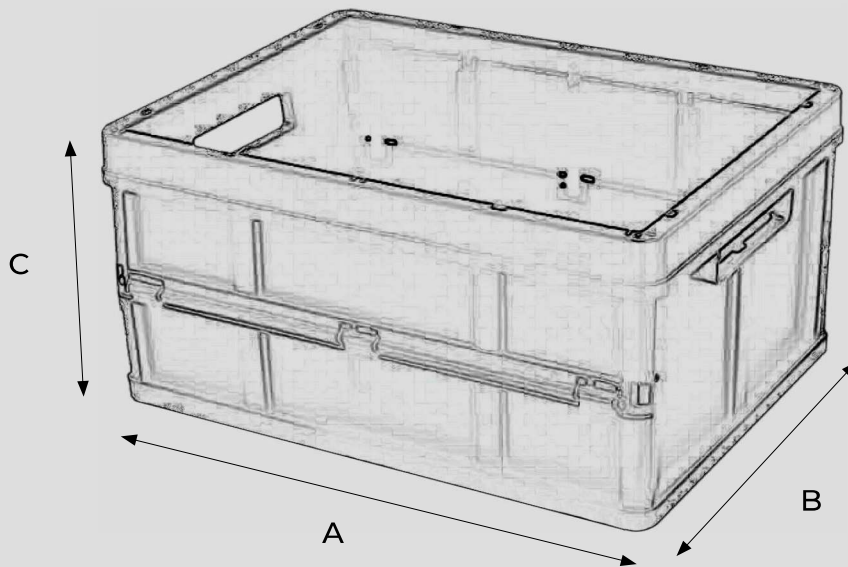

CHARACTERISTIC

Folding baskets and containers will find use in every industry. Thanks to the possibility of folding, they take up little storage and transport space. Openwork baskets are ideal for storing and transporting clothes, fruit, vegetables, toys, tools or shopping. Plastic containers made of high-quality plastic are characterised by flexibility, impact resistance and low weight. Folding baskets are an easy way to keep your warehouse, home and garage tidy. The reusable folding containers are an excellent alternative to disposable advertising bags and cardboard boxes, are easy to clean and are equipped with two through handles for easy carrying.

K-0604**K-0806****MAGIC BOX
MB4320****O-4325**

- stackable
- optional with an option to purchase a cover
- with an open handle

PRODUCT DIMENSIONS

INDEX:	A/MM	B/MM	C/MM	WEIGHT /G	VOLUME /L	QUAN-TITY ON THE PALETTE/ PCS.
K-0604	600	400	300	1700	72	148
K-0806	400	300	200	800	59	148
MAGIC BOX MB4320	400	300	200	790	20	125