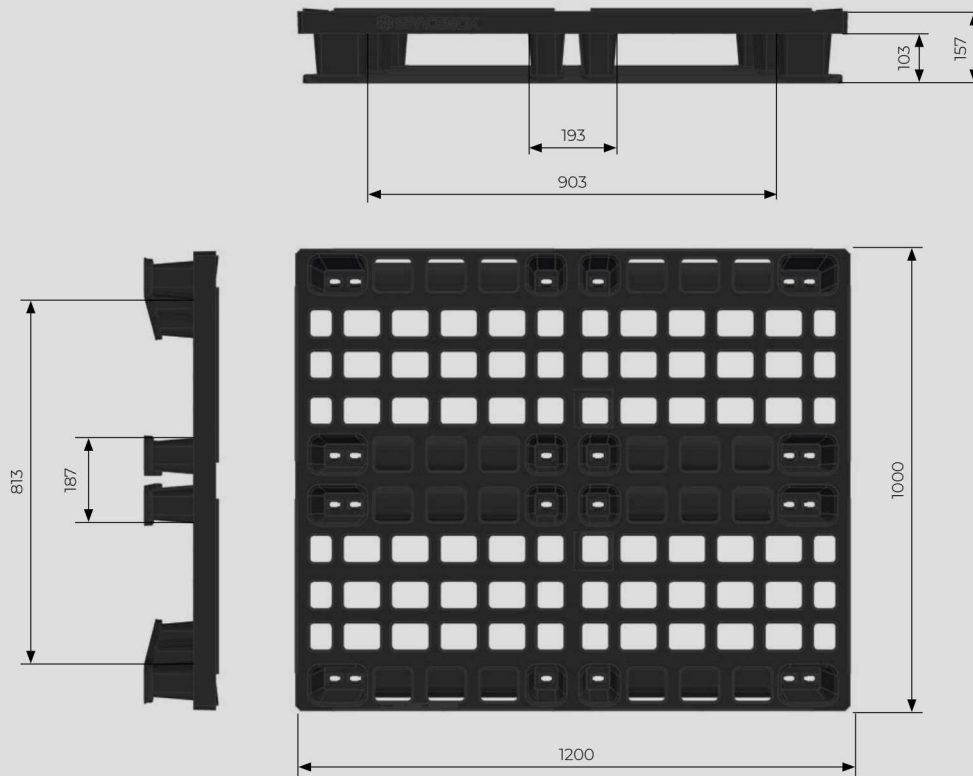

PULAP-1210

ULTRALIGHT PALLET WITH SKID 1200 x 1000

CHARACTERISTIC

Ultralight pallet with skids, very suitable for exporting goods. Low-weight pallet approx. 8.2 kg, easy to clean and disinfect. Recommended for not too heavy loads. Lightweight and stable, it is easy to move from place to place. Available with or without edges.

- skids
- stackable
- openwork /-solid
- with / without rim

	<p>dimensions 1200 x 1000 x 157 mm</p>		<p>weight 8,7 kg</p>
	<p>operating temperature range od -10°C do +55°C* <small>*optional others</small></p>		<p>static load capacity 2500 kg</p>
	<p>quantity on a EURO pallet of height 2,4 m 13 pcs.</p>		<p>dynamic load capacity 1500 kg</p>
	<p>number of pallets on a TIR truck 33 pcs. total quantity on the TIR truck 429 pcs.</p>		<p>capacity on the rack 200 kg / 400 kg / 600 kg</p>

PRODUCT DIMENSIONS

To order the above product, please enter the following on the order form:

- **product index with specific load capacity**
- **the colour to be ordered**

e.g.: PULAP-1210-B-400 black and load capacity 400 kg
 PULAP-1210-X-400 instead of X an indication of a colour other than black
 (BL-blue; GR-green; Y-yellow e.t.c)