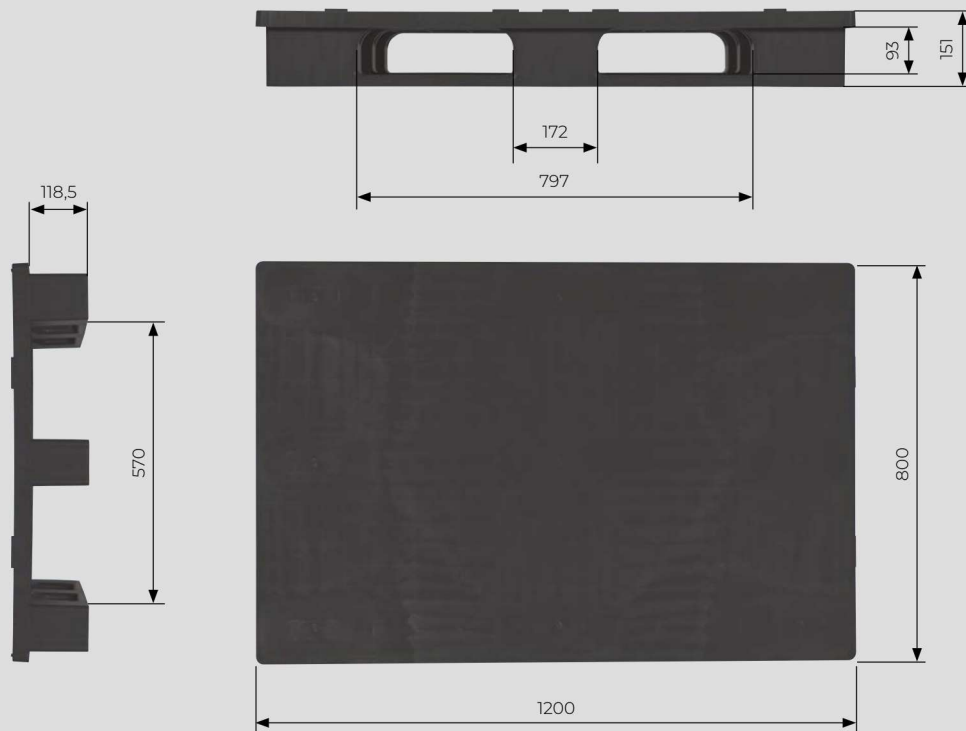

PLPP-1208

SOLID PALLET WITH SKIDS

1200 x 800

## SPECIFICATION

	<p>dimensions <b>1200 x 800 x 151 mm</b></p>		<p>weight <b>16 kg</b></p>
	<p>operating temperature range <b>od -10°C do +55°C*</b> <small>*optional others</small></p>		<p>static load capacity <b>6000 kg, 625 KG/m</b></p>
	<p>quantity on a EURO pallet of height 2,4 m <b>13 pcs.</b></p>		<p>dynamic load capacity <b>4500 kg</b></p>
	<p>number of pallets on a TIR truck <b>33 pcs.</b> total quantity on the TIR truck <b>429 pcs.</b></p>		<p>capacity on the rack <b>800 kg / 1200 kg / 1600 kg</b></p>

PRODUCT DIMENSIONS

To order the above product, please enter the following on the order form:

- **product index with specific load capacity**
- **the colour to be ordered**

e.g.: PLPP-1208 black and load capacity