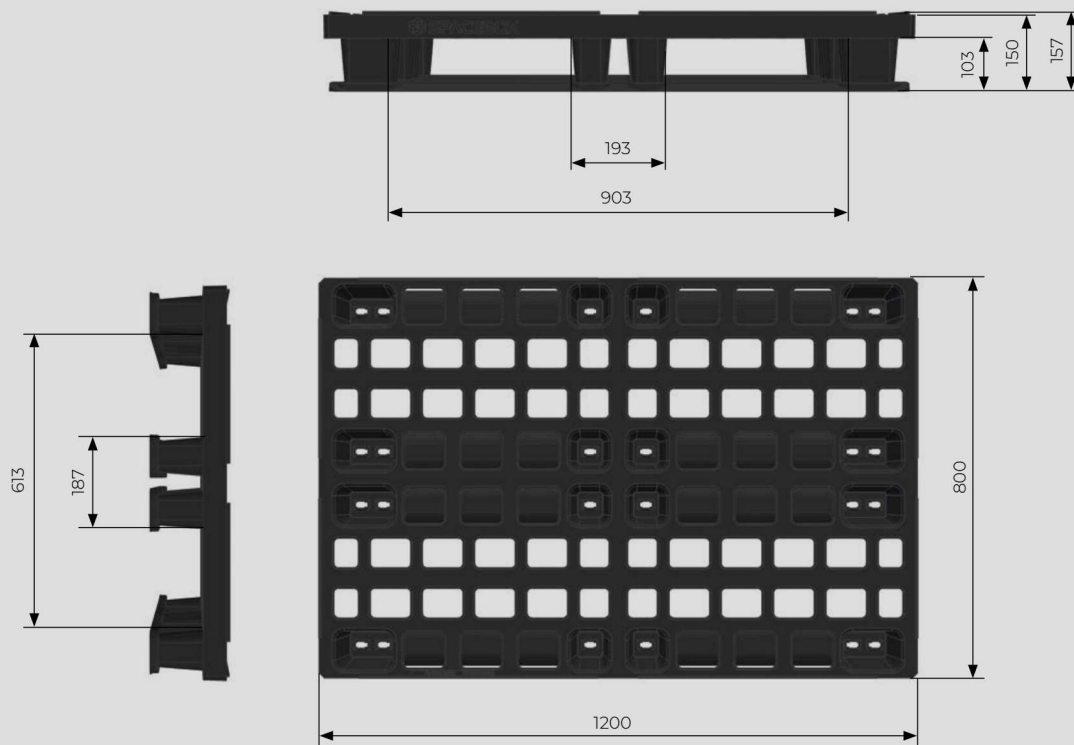

PULAP-1208

ULTRALIGHT PALLET WITH SKID
1200 x 800

CHARACTERISTIC

Ultralight pallet with skids, very suitable for exporting goods. Low-weight pallet approx. 8.2 kg, easy to clean and disinfect. Recommended for not too heavy loads. Lightweight and stable, it is easy to move from place to place. Available with or without edges.

- skids
- stackable
- openwork /-solid
- with / without rim

SPECIFICATION

	dimensions 1200 x 800 x 157 mm		weight 8,2 kg
	operating temperature range od -10°C do +55°C* <small>*optional others</small>		static load capacity 2500 kg
	quantity on a EURO pallet of height 2,4 m 40 pcs.		dynamic load capacity 1500 kg
	number of pallets on a TIR truck 33 pcs. total quantity on the TIR truck 1320 pcs.		capacity on the rack 200 kg / 400 kg / 600 kg

PRODUCT DIMENSIONS

To order the above product, please enter the following on the order form:

- **product index with specific load capacity**
- **the colour to be ordered**

e.g.: PULAP-1208-B-400 black and load capacity 400 kg
 PULAP-1208-X-400 instead of X an indication of a colour other than black
 (BL-blue; GR-green; Y-yellow e.t.c)